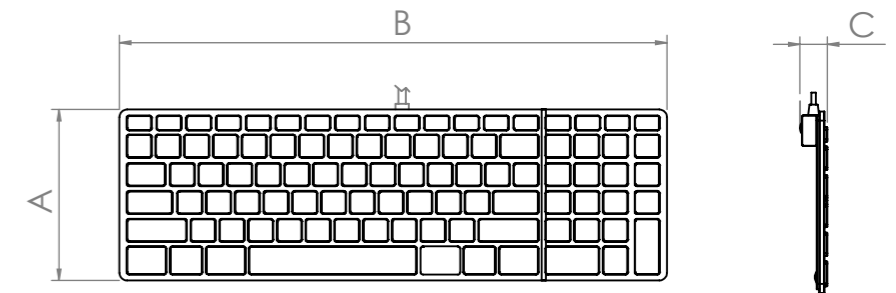

DX2KM 22 Maximum Keyboard/Mouse dimensions

Keyboard dimension.			
Model	"A" Dimension	"B" Dimension	"C" Dimension
DX2KM FHD 22"	From 120 [4,72] to 135 [5,31]	From 270 [10,63] to 430 [16,93]	From 10 [0,39] to 25 [0,98]

Mouse dimension.			
Model	"MA" Dimension	"MB" Dimension	"MC" Dimension
DX2KM FHD 22"	From 105 [4,13] to 120 [4,72]	From 58 [2,28] to 65 [2,56]	From 17 [0,67] to 42 [1,65]