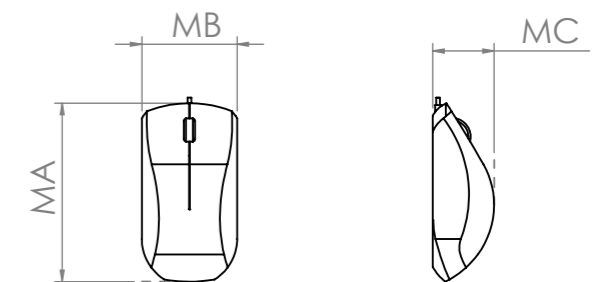

DX2KM 22 Maximum Keyboard/Mouse dimensions

Keyboard dimension.			
Model	"A" Dimension	"B" Dimension	"C" Dimension
DX2KM FHD 22"	From 120 [4,72] to 135 [5,31]	From 270 [10,63] to 430 [16,93]	From 10 [0,39] to 25 [0,98]

Mouse dimension.			
Model	"MA" Dimension	"MB" Dimension	"MC" Dimension
DX2KM FHD 22"	From 105 [4,13] to 120 [4,72]	From 58 [2,28] to 65 [2,56]	From 17 [0,67] to 42 [1,65]