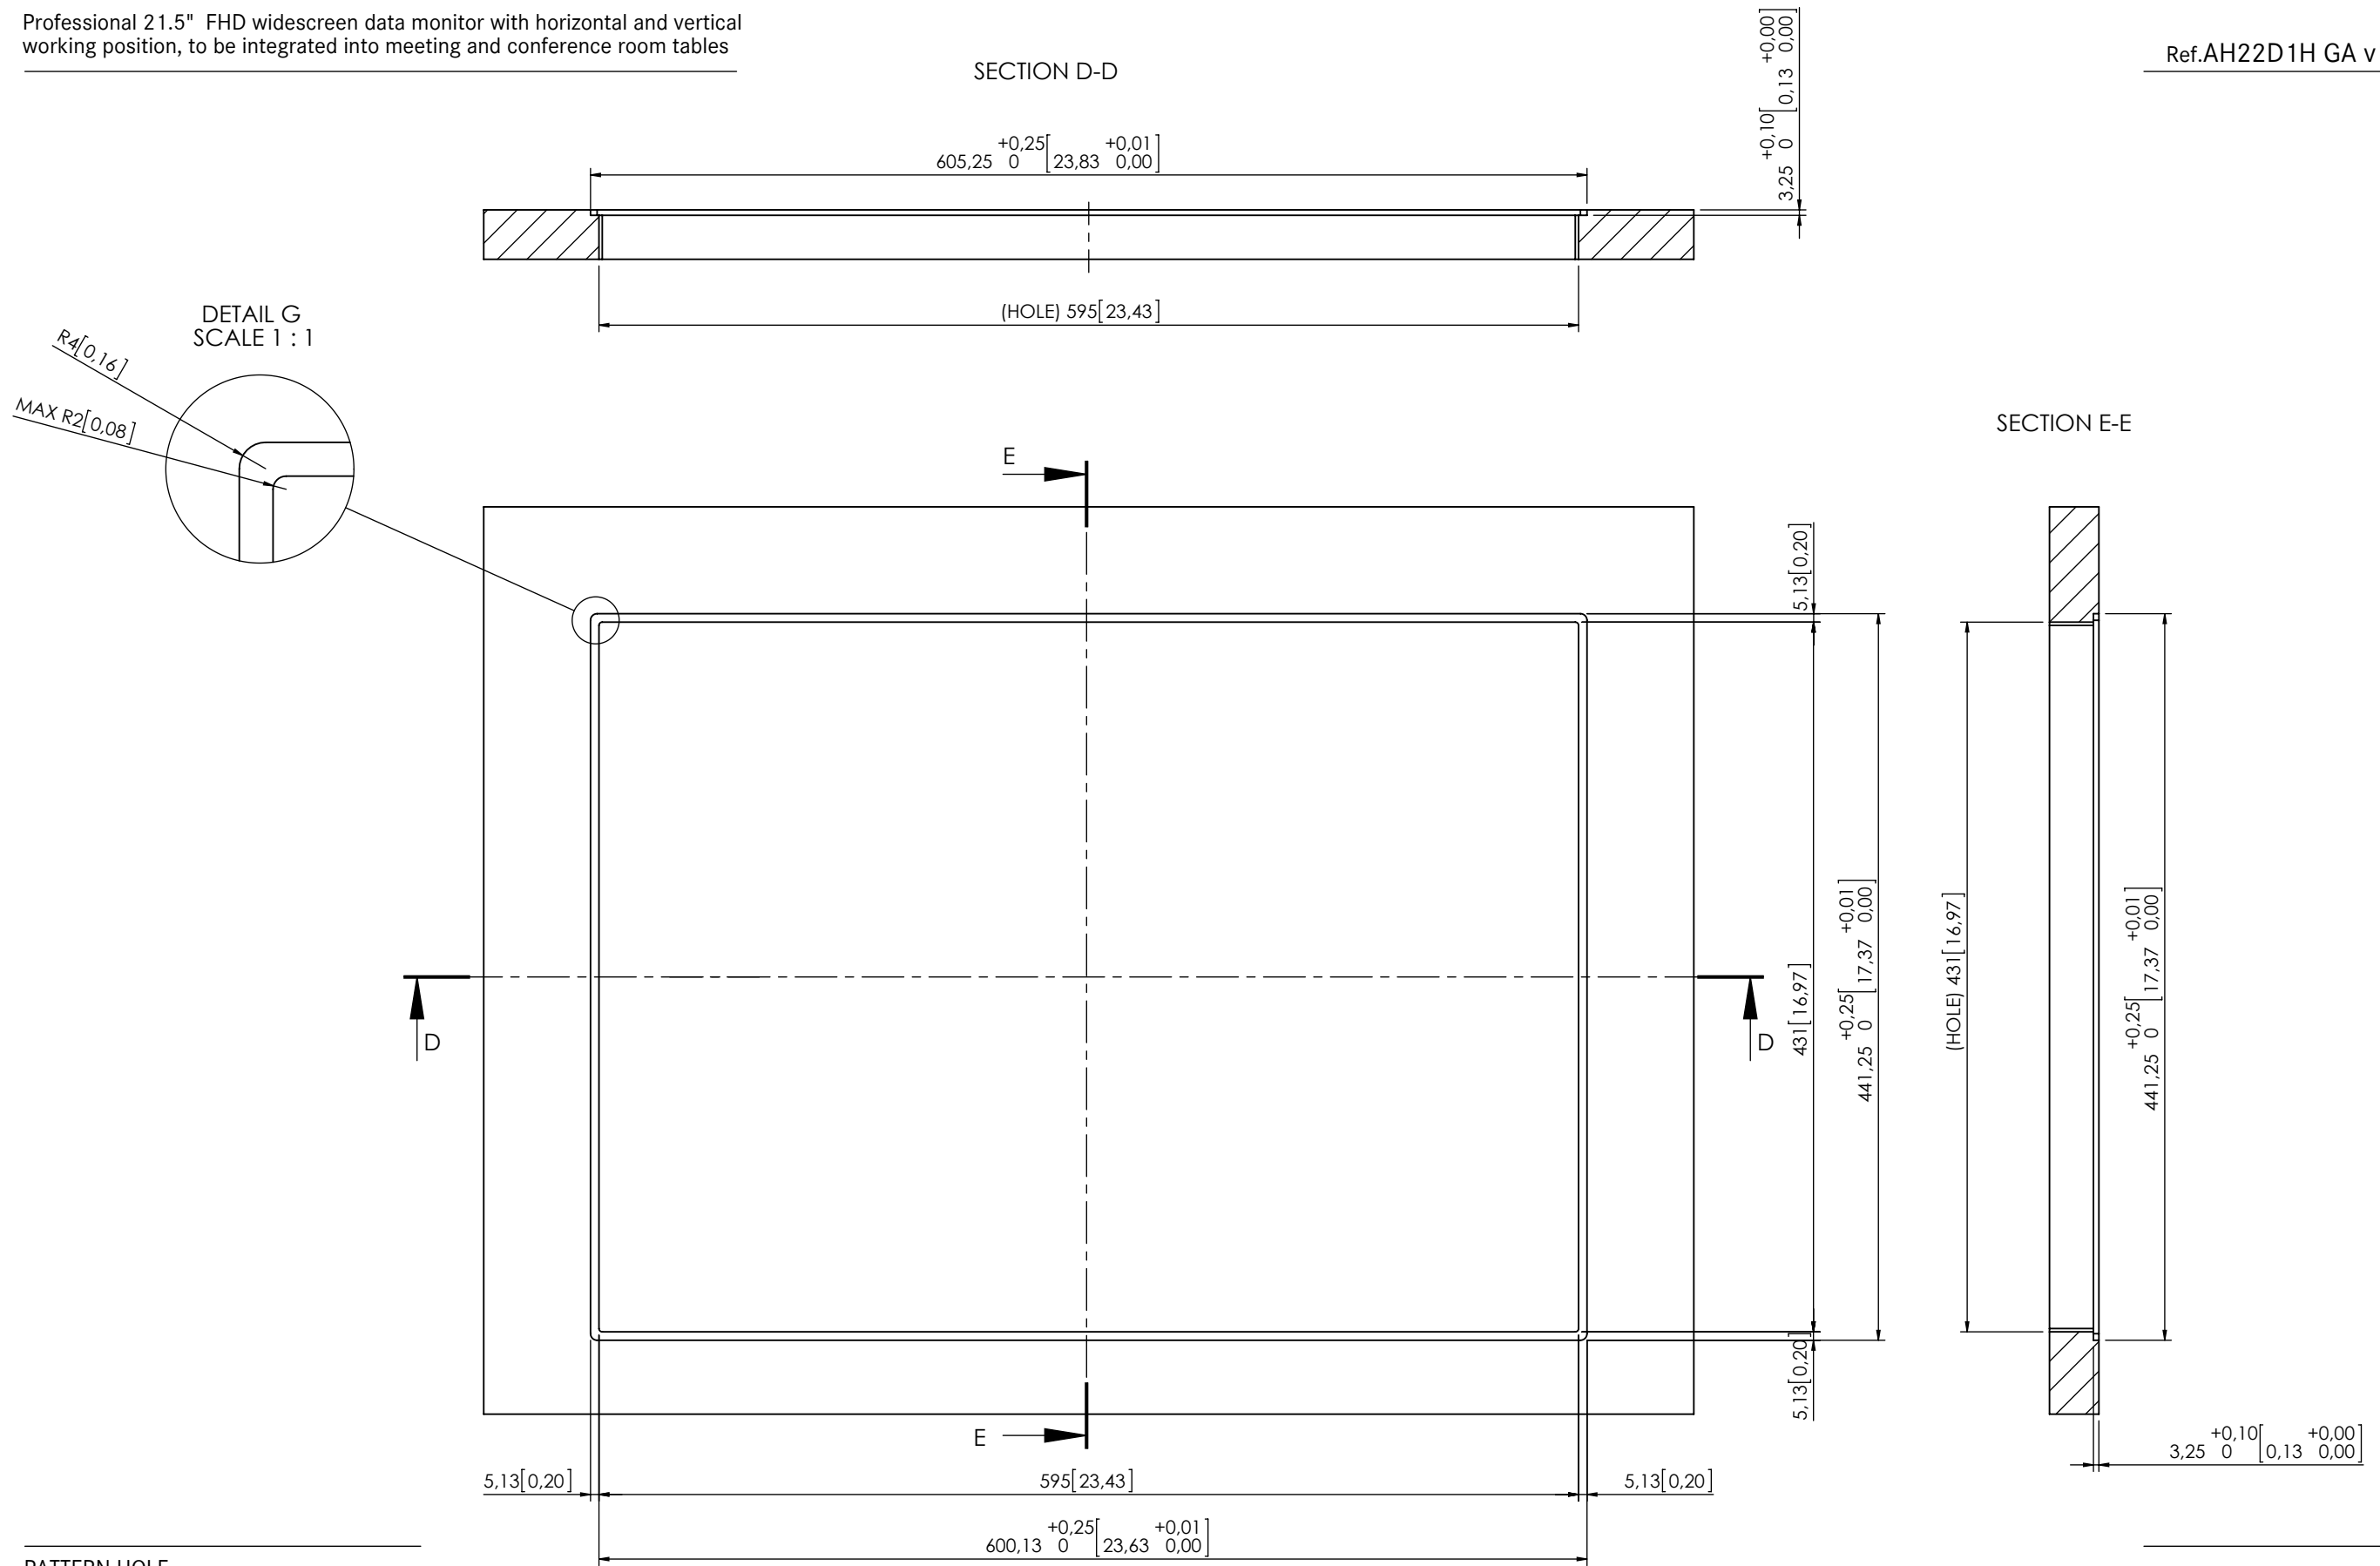

Professional 21.5" FHD widescreen data monitor with horizontal and vertical working position, to be integrated into meeting and conference room tables

Ref.AH22D1H GA v1 / AH22D1H GA v1 TS

PATTERN HOLE

Scale 1:4
Dimensions in millimeters [inches]
Revision: 1
Projection: 
Estructure: 0321PH300