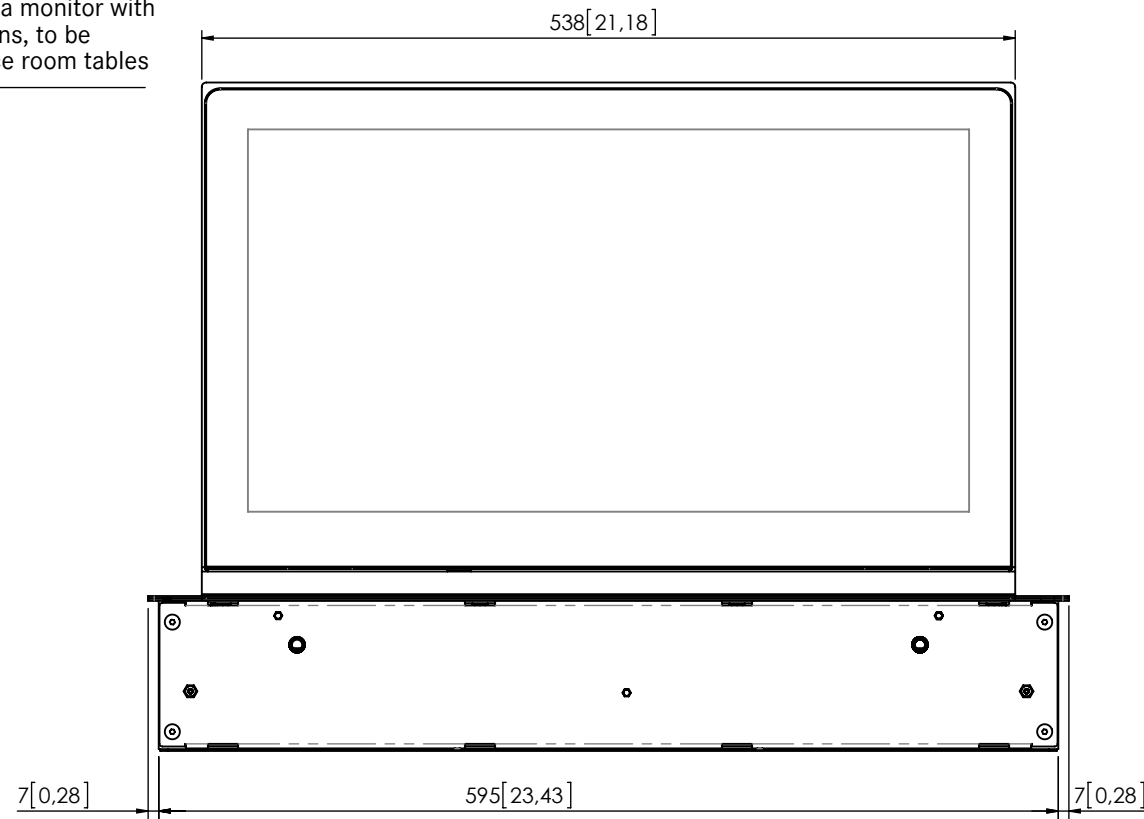

Professional 22" 16/9 widescreen data monitor with horizontal and vertical working positions, to be integrated into meeting and conference room tables

Ref. AH22D3 16GA v1
AH22D3 16GA v1 TS

GENERAL DIMENSIONS

Scale 1:5
Dimensions in millimeters [Inches]
Revision: 0
Projection: