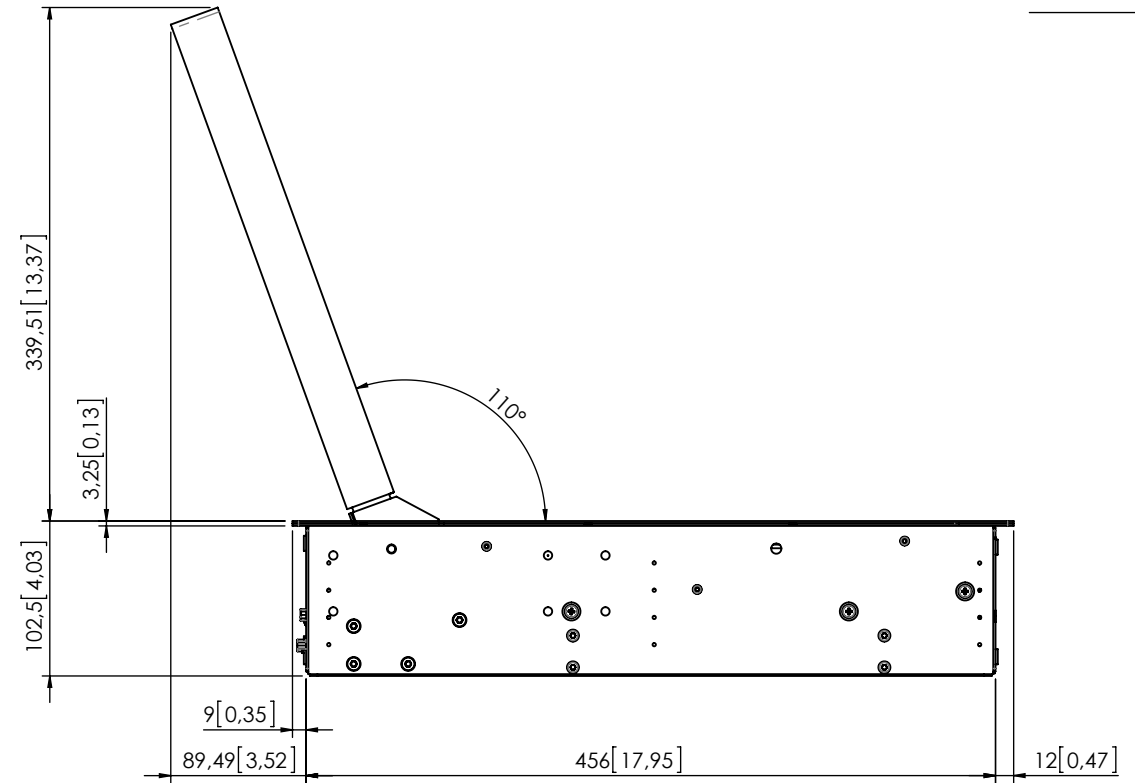

Professional 22" 16/9 widescreen data monitor with horizontal and vertical working positions, to be integrated into meeting and conference room tables

Ref. AH22D3 16GA v1
AH22D3 16GA v1 TS

GENERAL DIMENSIONS

Scale 1:5
Dimensions in millimeters [Inches]
Revision: 0
Projection: