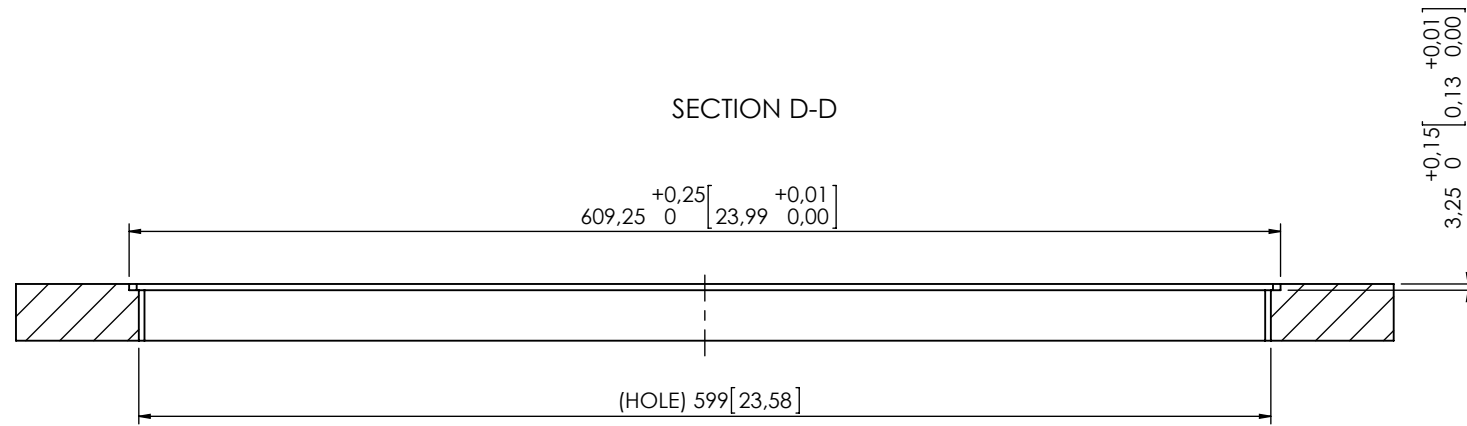

Professional 22" 16/9 widescreen data monitor with horizontal and vertical working positions, to be integrated into meeting and conference room tables

Ref.AH22D3 16GA v1.0

PATTERN HOLE

Scale 1:4
Dimensions in millimeters [inches]
Revision: 0
Projection:
Structure 564PH003