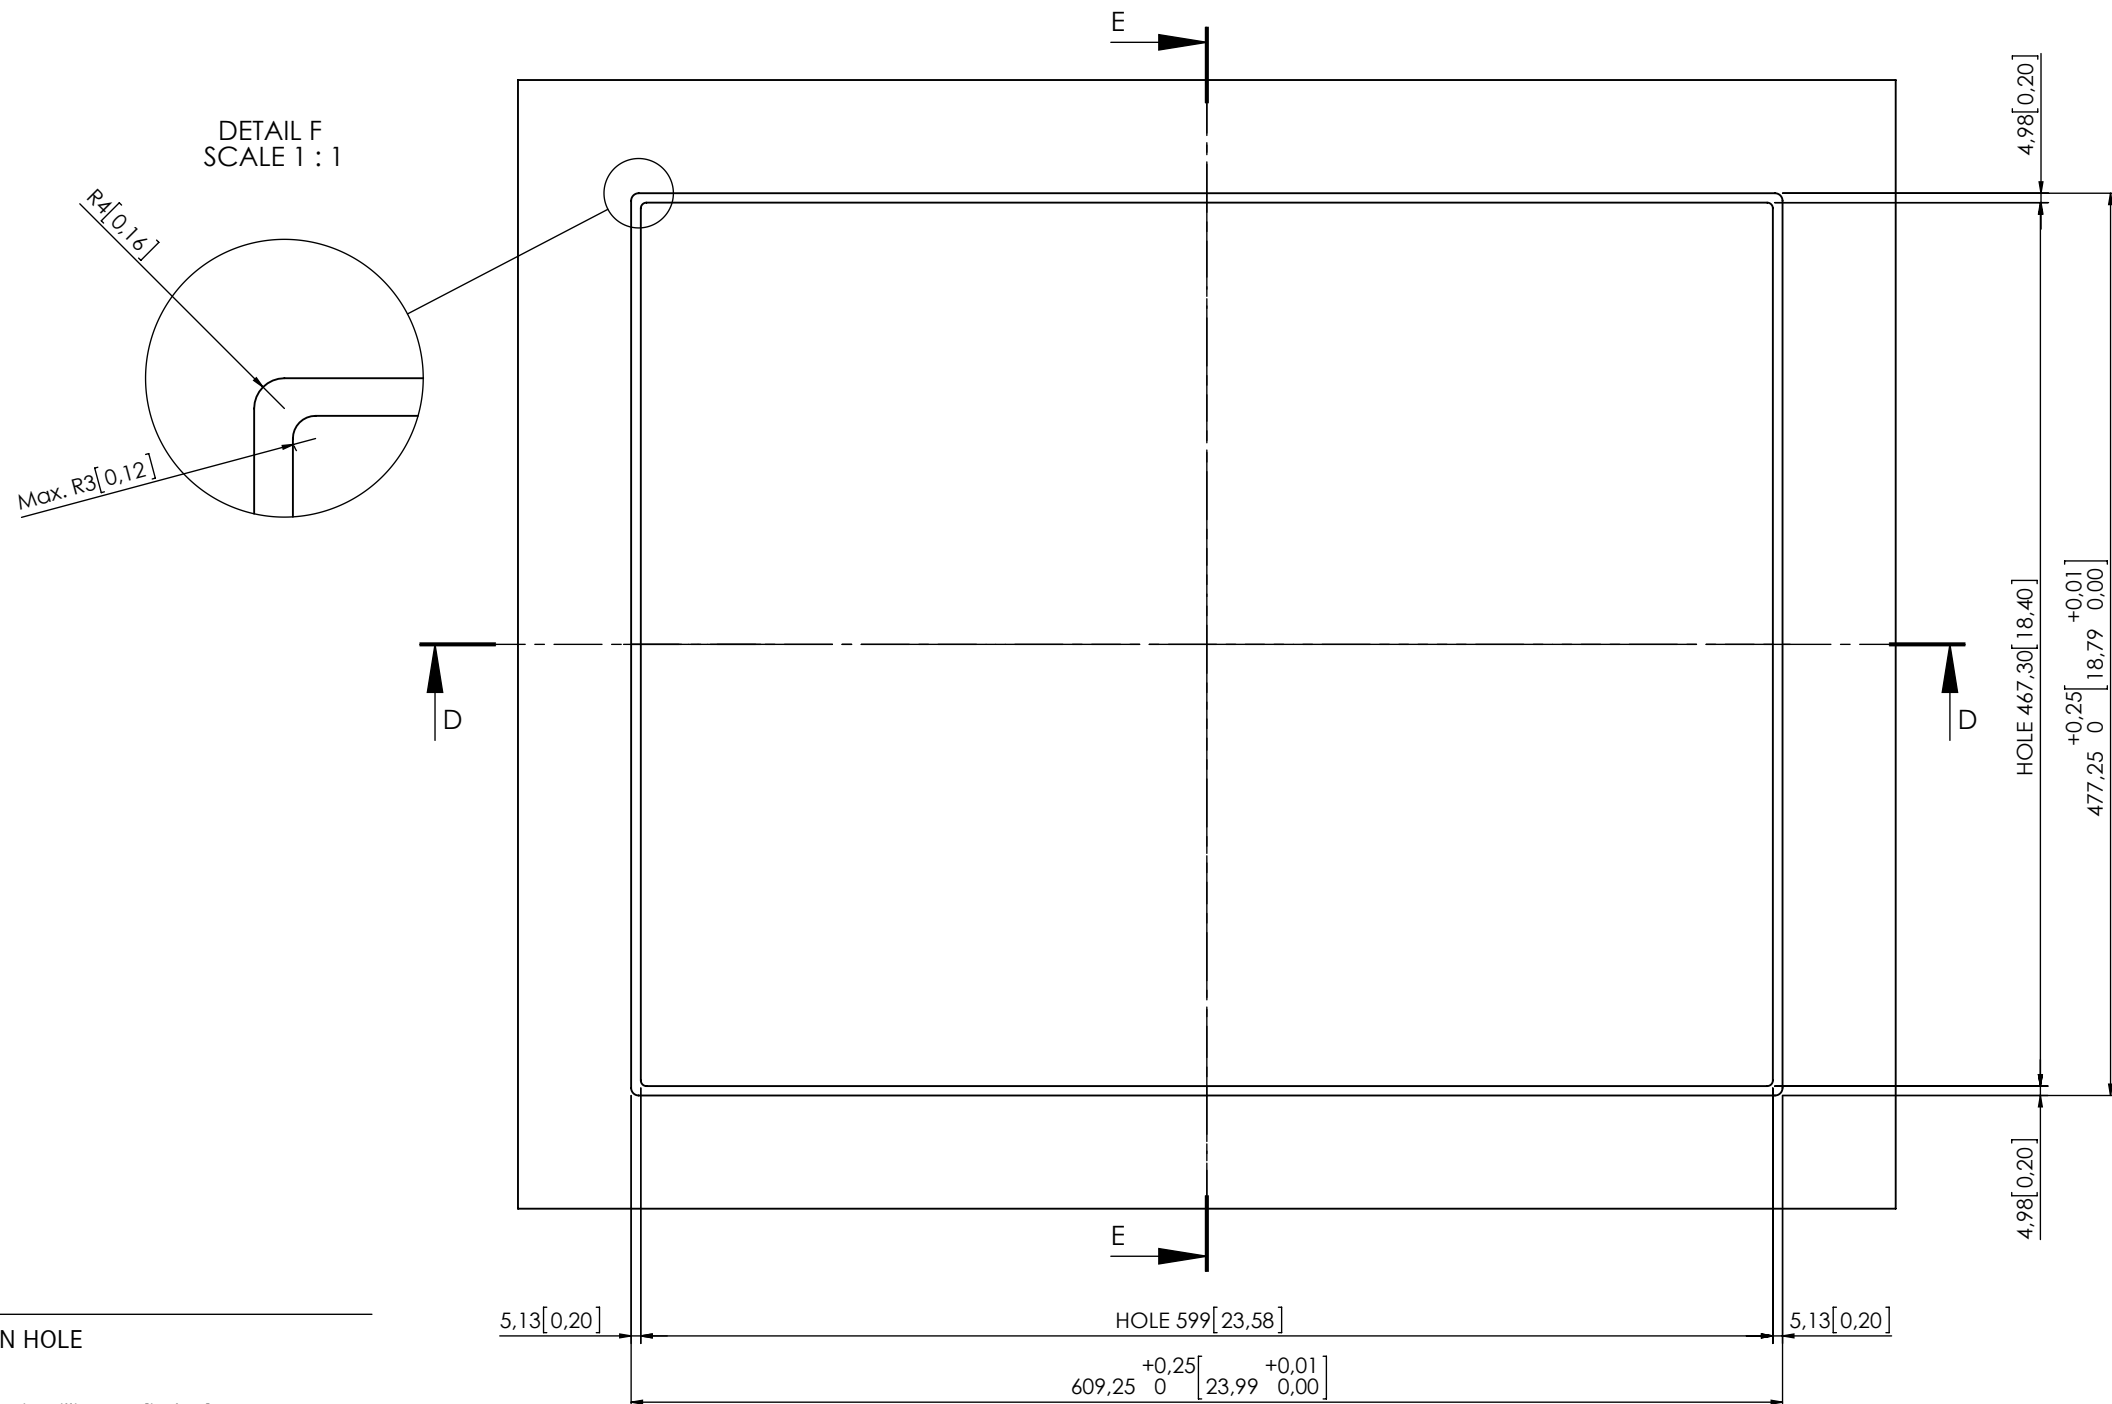

Professional 22" 16/9 widescreen data monitor with horizontal and vertical working positions, to be integrated into meeting and conference room tables

Ref.AH22D3 16GA v1.0

PATTERN HOLE

Scale 1:4
Dimensions in millimeters [inches]
Revision: 0
Projection:
Structure 564PH003