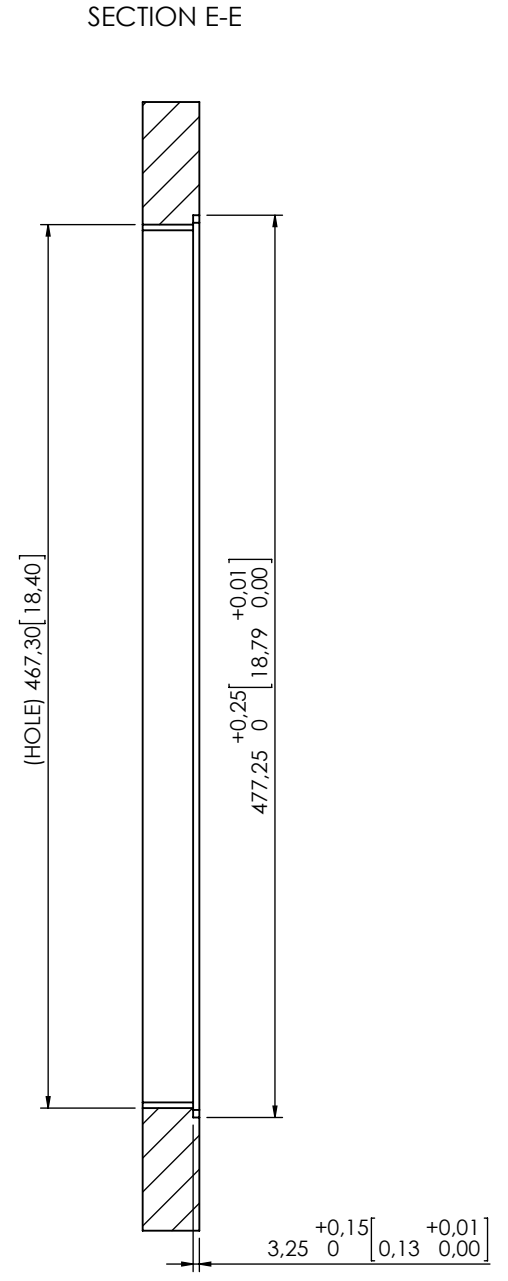

Professional 22" 16/9 widescreen data monitor with horizontal and vertical working positions, to be integrated into meeting and conference room tables

Ref.AH22D3 16GA v1.0

PATTERN HOLE

Scale 1:4
Dimensions in millimeters [inches]
Revision: 0
Projection:
Structure 564PH003