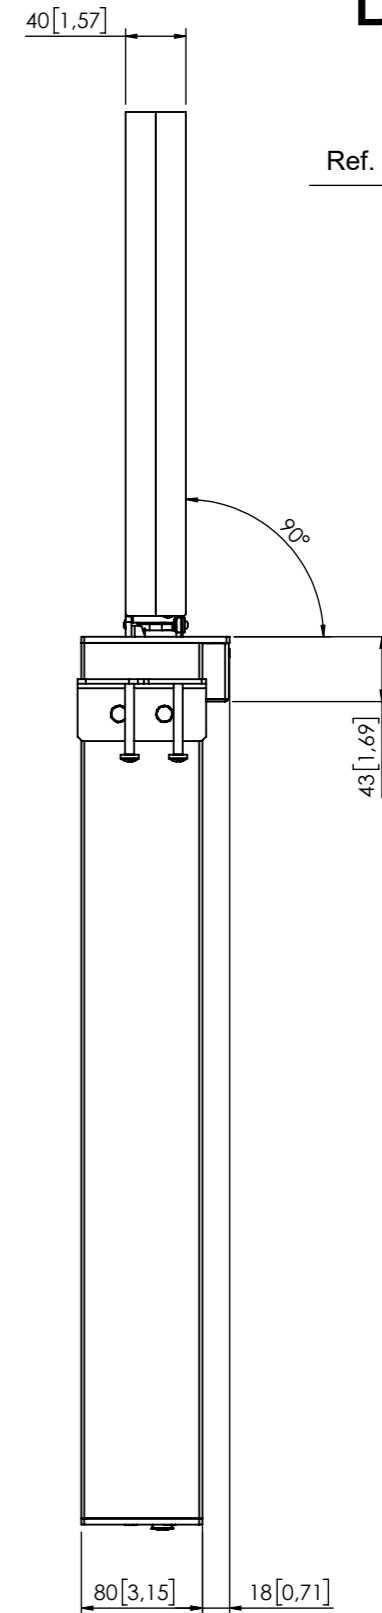

Professional 2x21,5" FullHD retractable data monitor, to be integrated into meeting and conference room tables

Ref. **AH22DB1T v1.2 UI**

GENERAL DIMENSIONS

Scale 1:5
Dimensions in millimeters [inches]
Revision: 0
Projection:
Structure: 940GD001