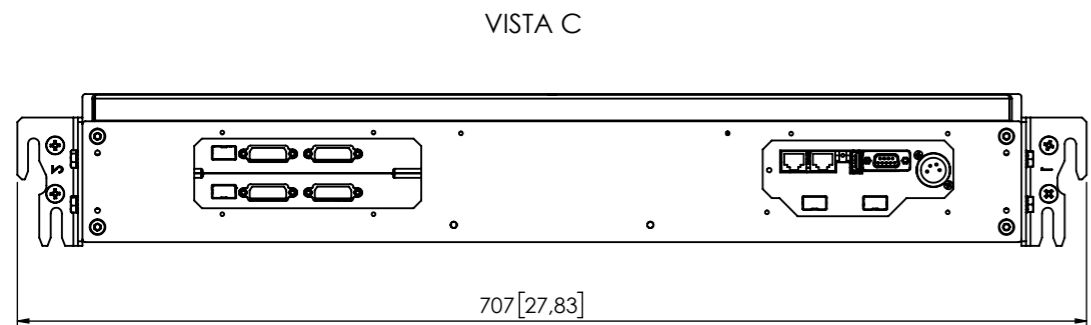

Professional 2x21,5" FullHD retractable data monitor, to be integrated into meeting and conference room tables

Ref. **AH22DB1T v1.2 UI**

GENERAL DIMENSIONS

Scale 1:5
Dimensions in millimeters [inches]
Revision: 0
Projection:
Structure: 940GD001