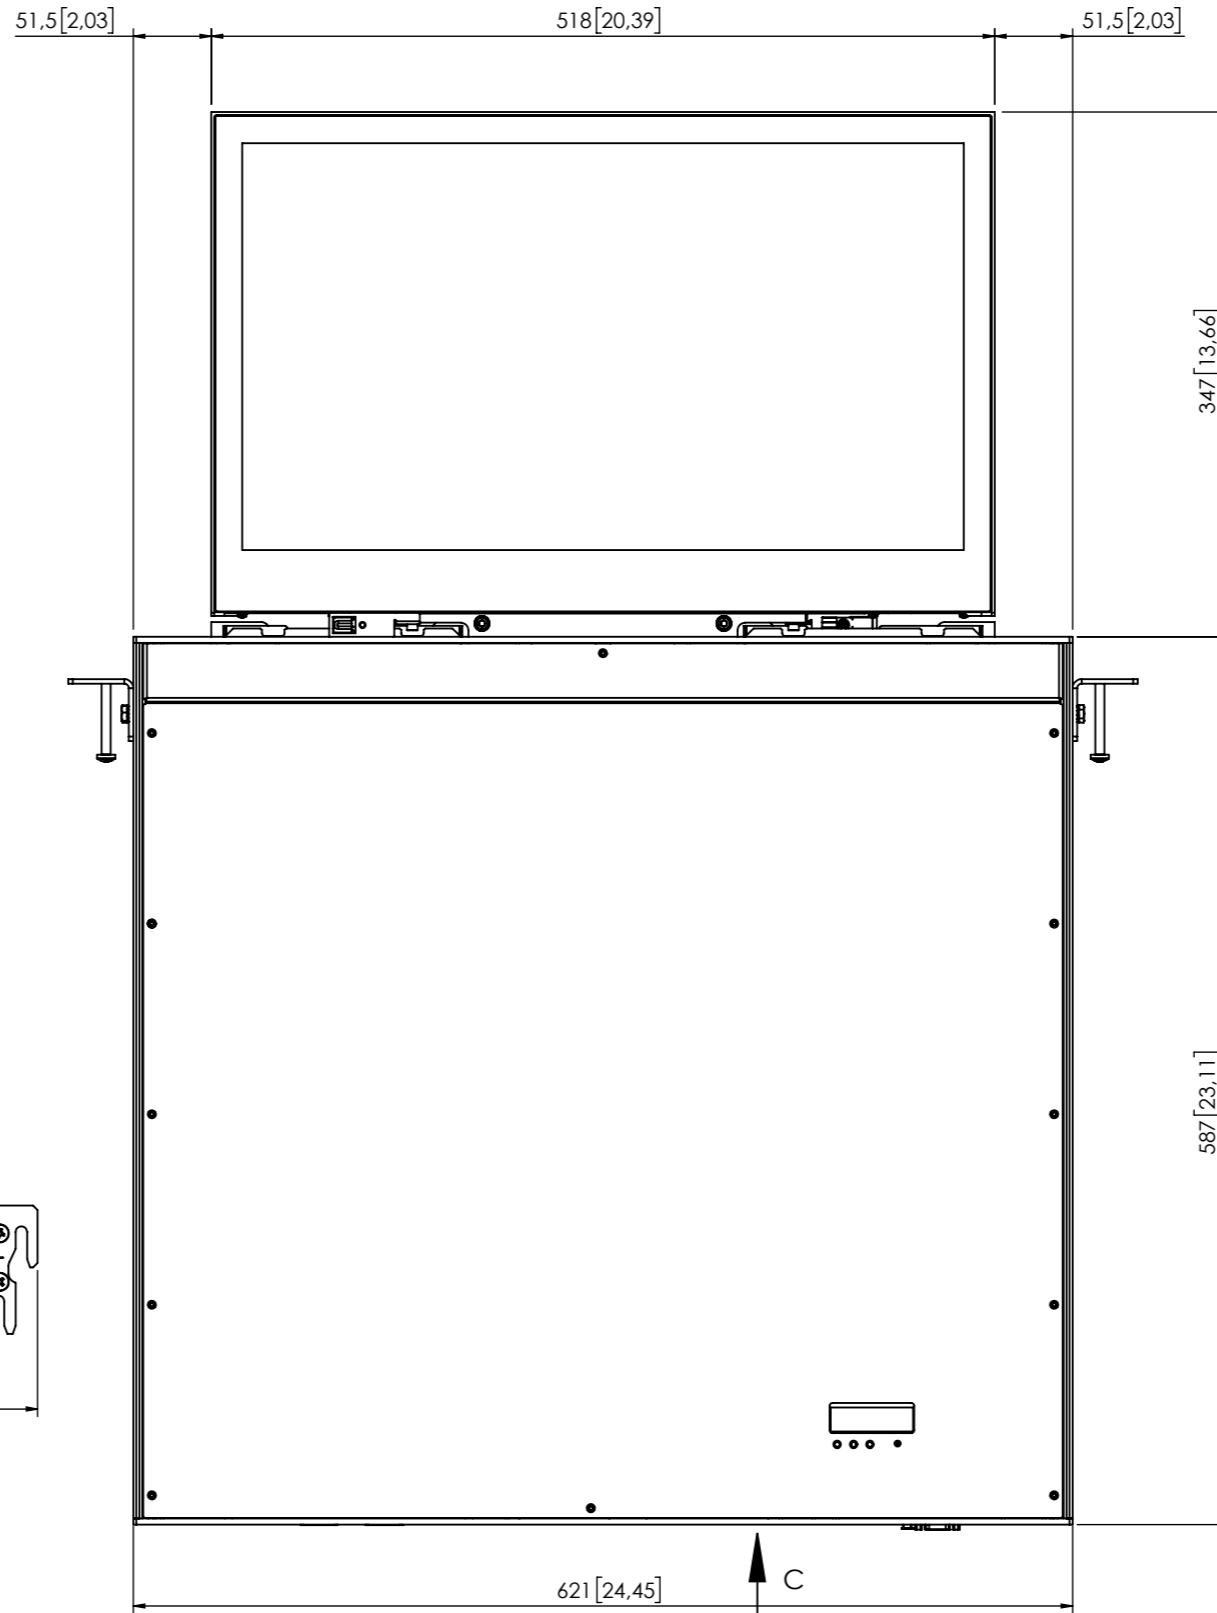

Professional 2x21,5" FullHD retractable data monitor, to be integrated into meeting and conference room tables

Ref. **AH22DB1T v1.2 UI**

GENERAL DIMENSIONS

Scale 1:5
Dimensions in millimeters [inches]
Revision: 0
Projection:
Structure: 940GD001