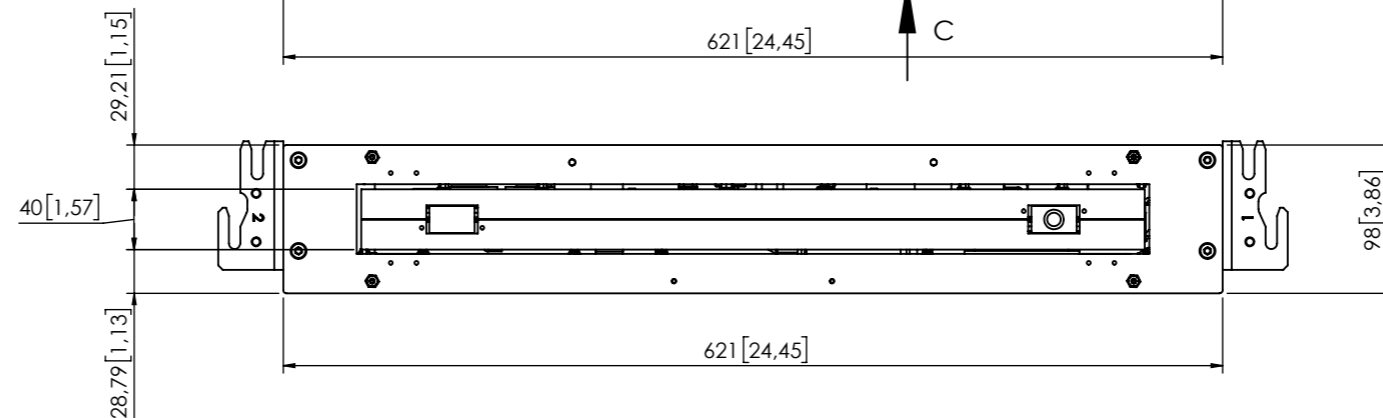

Professional 2x21,5" FullHD retractable data monitor, to be integrated into meeting and conference room tables

Ref. **AH22DB1T v1.2 UI**

GENERAL DIMENSIONS

Scale 1:5
Dimensions in millimeters [inches]
Revision: 0
Projection:
Structure: 940GD001