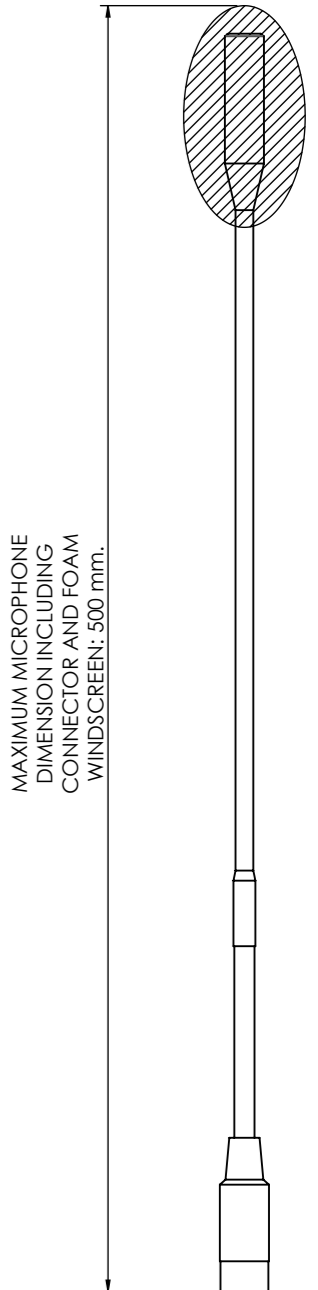

MAXIMUM MICROPHONE
DIMENSION INCLUDING
CONNECTOR AND FOAM
WINDSCREEN: 500 mm.

MAXIMUM MICROPHONE
DIMENSION INCLUDING
CONNECTOR AND FOAM
WINDSCREEN: 500 mm.

GENERAL DIMENSIONS

Scale 1:5
Dimensions in millimeters [inches]
Revision: 0
Projection: