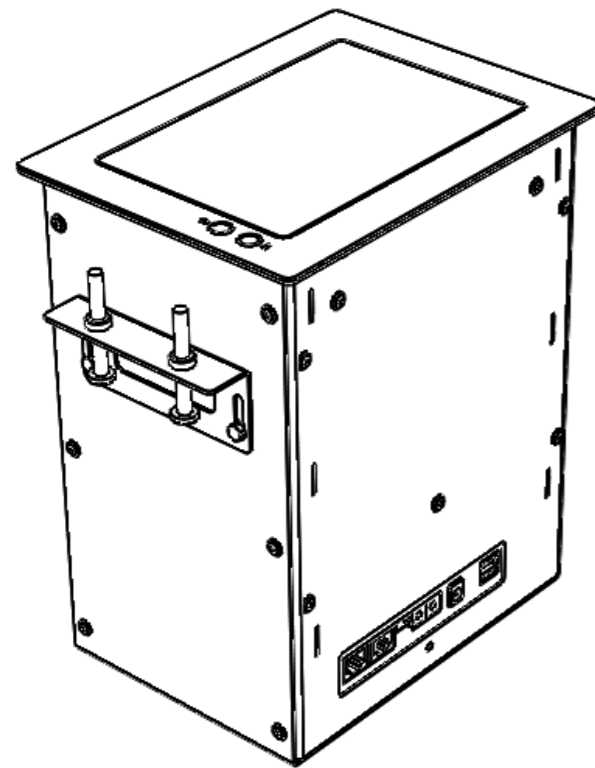

Automatic opening box, to be integrated into meeting and conference room tables

Ref. AHUCB WL v0.0 CCGBM

BOTTLE DIMENSIONS

GLASS DIMENSIONS

GENERAL DIMENSIONS

Scale 1:2
Dimensions in millimeters [inches]
Revision: 3
Projection:
Structure: 0745GD002