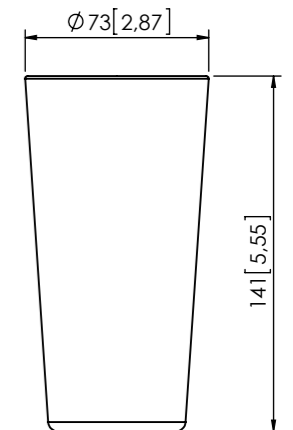

Automatic opening box, to be integrated into meeting and conference room tables

Ref. AHUCB WL v0.0 CCGBM

BOTTLE DIMENSIONS

GLASS DIMENSIONS

GENERAL DIMENSIONS

Scale 1:2
Dimensions in millimeters [inches]
Revision: 3
Projection:
Structure: 0745GD002