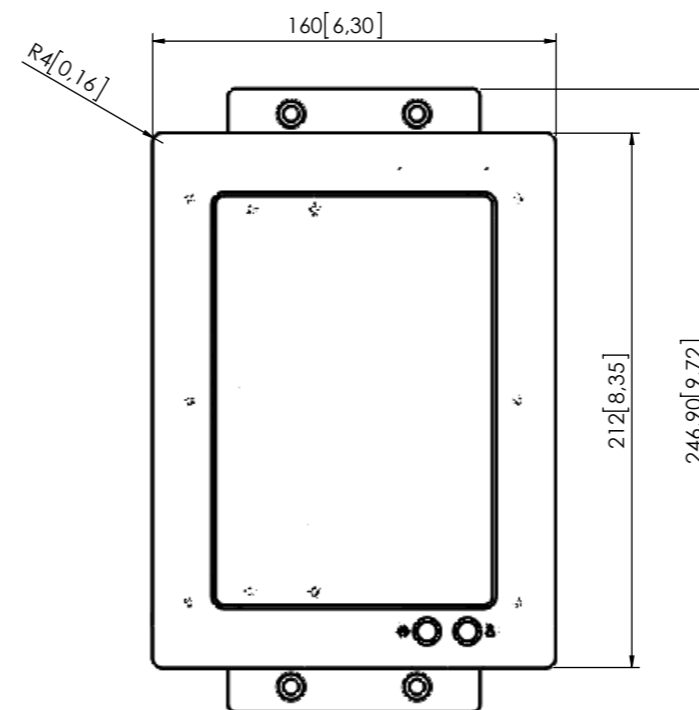

Automatic opening box, to be integrated into meeting and conference room tables

Ref. AHUCB WL v0.0 CCGBM

BOTTLE DIMENSIONS

GLASS DIMENSIONS

GENERAL DIMENSIONS

Scale 1:2
Dimensions in millimeters [inches]
Revision: 3
Projection:
Structure: 0745GD002