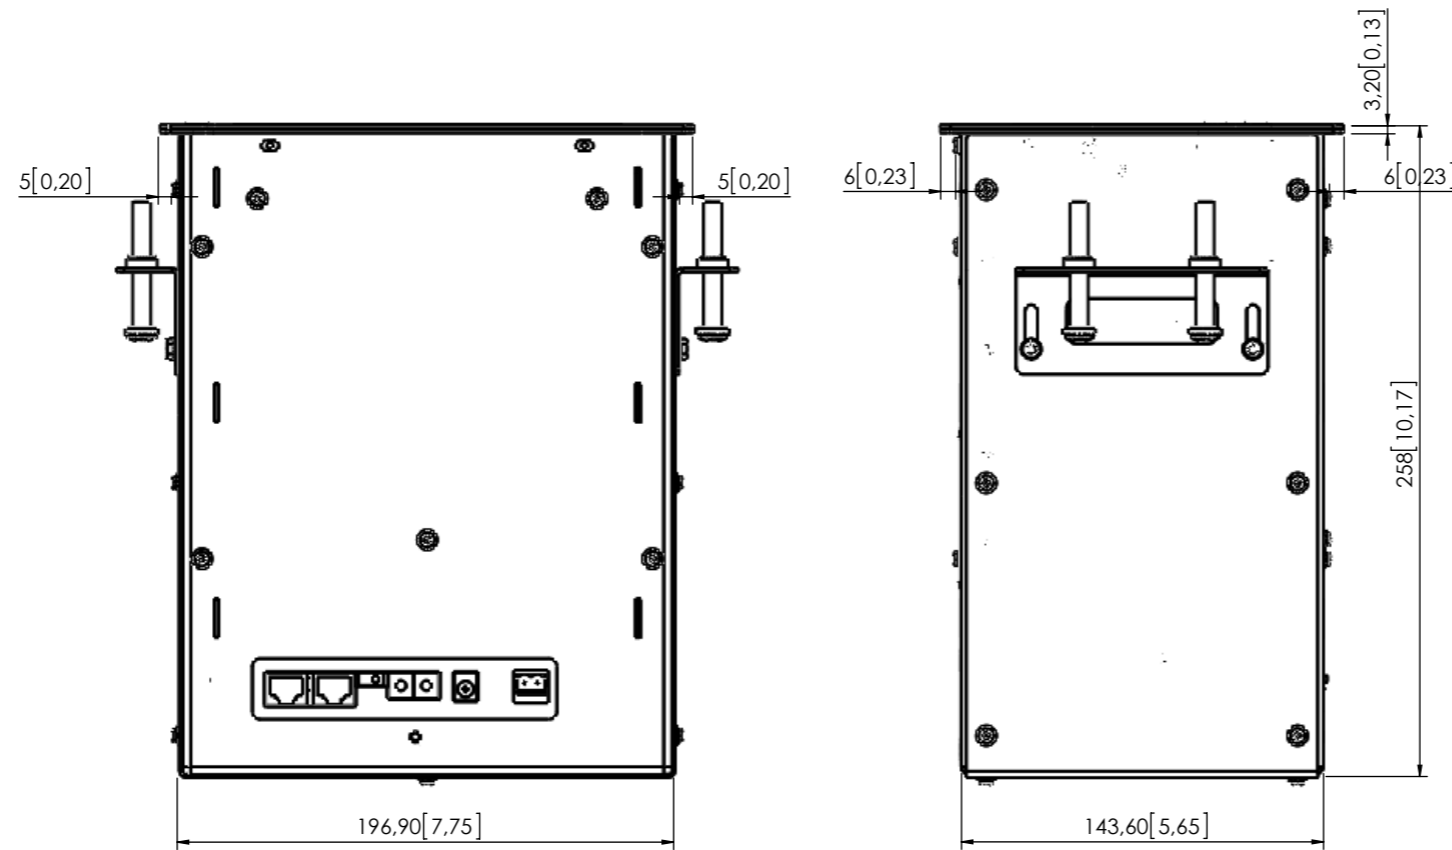

Automatic opening box, to be integrated into meeting and conference room tables

Ref. AHUCB WL v0.0 CCGBM

BOTTLE DIMENSIONS

GLASS DIMENSIONS

GENERAL DIMENSIONS

Scale 1:2
Dimensions in millimeters [inches]
Revision: 3
Projection:
Structure: 0745GD002