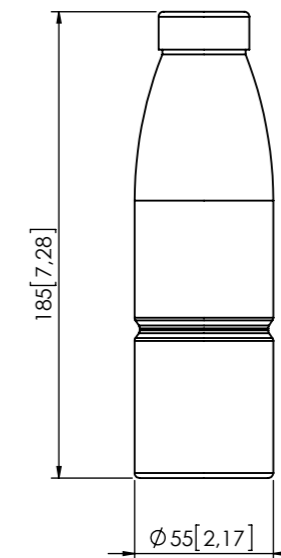

Automatic opening box, to be integrated into meeting and conference room tables

Ref. AHUCB WL v0.0 CCGBM

BOTTLE DIMENSIONS

GLASS DIMENSIONS

GENERAL DIMENSIONS

Scale 1:2
Dimensions in millimeters [inches]
Revision: 3
Projection:
Structure: 0745GD002